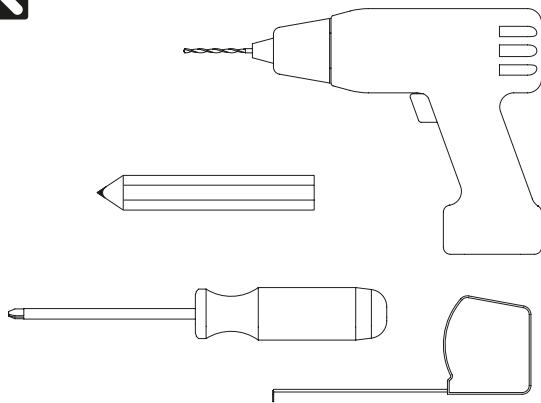

Read the instructions carefully before assembling and using the product.
Assembling process can be completed by non-professionals. For indoor use only.

Inside mount

Outside mount

QR

<https://smartbl.in/mh02>

i

Outside mount

Inside mount

WARNING

- Young children can strangle themselves with the loop of pull cords, chains and tapes, and cords that operate window coverings.
- To avoid strangulation and entanglement, keep cords out of reach of young children.
- Cords may ensnare a child's neck.
- Move beds, cots and furniture away from window covering cords.
- Do not tie cords together.
- Make sure cords do not twist together and form a loop.