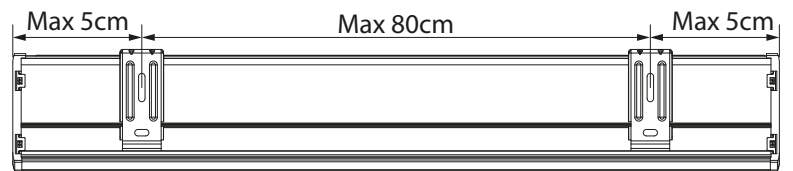

Read the instructions carefully before assembling and using the product.
Assembling process can be completed by non-professionals. For indoor use only.

Inside mount

Outside mount

QR

<https://smartbl.in/mh02>

i

Outside mount

Inside mount

WARNING

- Young children can strangle themselves with the loop of pull cords, chains and tapes, and cords that operate window coverings.
- To avoid strangulation and entanglement, keep cords out of reach of young children.
- Cords may ensnare a child's neck.
- Move beds, cots and furniture away from window covering cords.
- Do not tie cords together.
- Make sure cords do not twist together and form a loop.