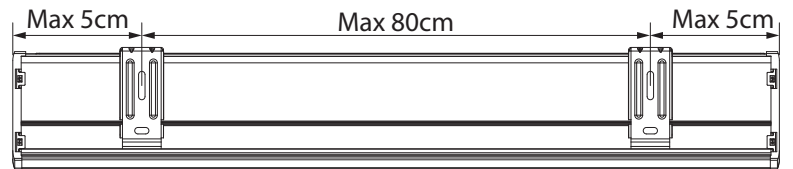

Read the instructions carefully before assembling and using the product.
Assembling process can be completed by non-professionals. For indoor use only.

Inside mount

Outside mount

QR

<https://smartbl.in/mh08>

i

Outside mount

Inside mount

WARNING

- Young children can strangle themselves with the loop of pull cords, chains and tapes, and cords that operate window coverings.
- To avoid strangulation and entanglement, keep cords out of reach of young children.