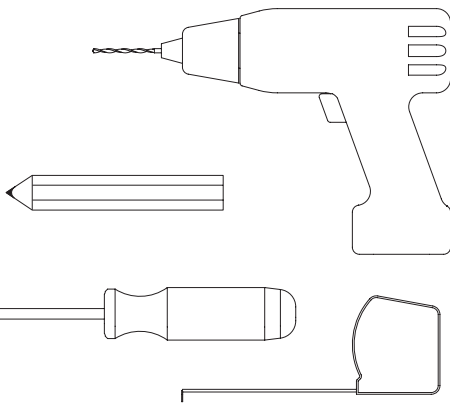

Read the instructions carefully before assembling and using the product.
Assembling process can be completed by non-professionals. For indoor use only.

Inside mount

Outside mount

QR

<https://smartbl.in/mh08>

i

Outside mount

Inside mount

WARNING

- Young children can strangle themselves with the loop of pull cords, chains and tapes, and cords that operate window coverings.
- To avoid strangulation and entanglement, keep cords out of reach of young children.

- Cords may ensnare a child's neck.
- Move beds, cots and furniture away from window covering cords.
- Do not tie cords together.
- Make sure cords do not twist together and form a loop.